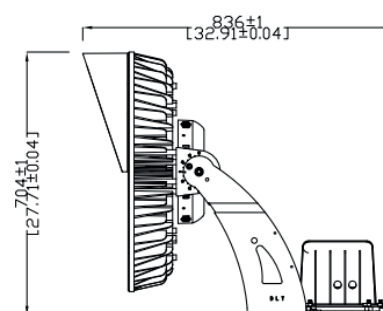

TECHNICAL DATA

TYPE

Professional LED, High efficacy, Up to 130 lm/w net.

MATERIAL

Die-cast aluminum housing and tempered glass.

APPLICATIONS

Can be used in:

- Urban and residential areas.
- Parks and green spaces.
- Maritime promenades.
- Pedestrian areas.
- Cycle lanes and <30km/h areas.

DIMENSION DRAW

Model:	Vision 1000
Format:	Round
Location:	Exterior
Wattage:	1000W
Materials:	Aluminum
Led Color:	5700K
Product Dimension:	323x277x257mm
IP Code:	65
Fixation:	Surface
CRI :	80
Lumen Output:	130,000LM
Frequency:	50/60 Hz
Beam Angle:	25°
Net weight:	48.38kgs